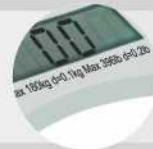

BODY WEIGHING SCALE WMWS 01

Personal Weighing Scale
 2 Weight Options Kgs/Lbs
 High Precision Strain Guage Sensor
 Step On Technology
 8mm Tempered Safety Glass Platform
 Large LCD digits : 22mm
 Auto Zero Resetting / Auto Off
 Low Power Indicator
 Over Load Indicator
 Max. Capacity - 180kg (396 LB)

22mm Large
LCD digits

2 Weight Options
Kgs/Lbs

Max. Capacity
180kg (396 LB)

8mm Tempered
Safety Glass Platform

to know more on our
products & services,
scan the code for
instant information

SIMPLE
& RELIABLE